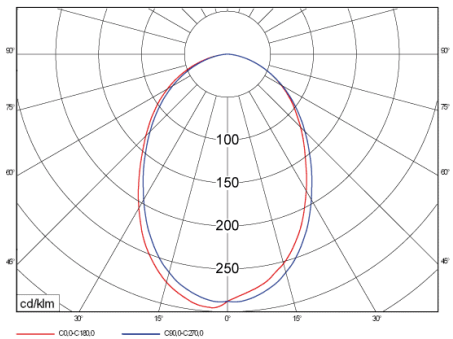

TURBUS 8" Surface Downlighter with Glass

Project Name: _____ Type: _____ Catalog Number: _____