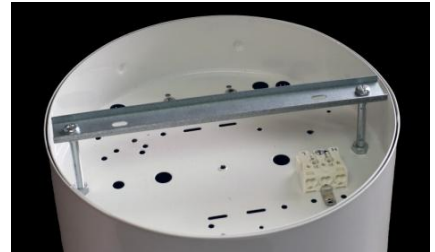

# TURBUS 8" Surface Downlighter with Glass

Project Name: \_\_\_\_\_ Type: \_\_\_\_\_ Catalog Number: \_\_\_\_\_

FEATURES	APPLICATION
Sandblasted Hardened Glass Diffuser	Offices
Tool Free Trim/Diffuser Removal for easy maintenance	Conference Rooms
Specular Clear Polished Aluminum Reflector	Banking Halls
All steel housing construction	Corridors/Hallways
White RAL9003 Powder Coated Finish	Meeting Rooms
Dimmable and Emergency Models available on request	
Surface Mounted	
High Power Factor electronic ballast	

ORDERING INFORMATION	DESCRIPTION
FFS-TURBUS/G213UNV	2x13W 120-277V 50/60Hz 8" Surface Mounted Downlighter with Glass Diffuser
FFS-TURBUS/G218UNV	2x18W 120-277V 50/60Hz 8" Surface Mounted Downlighter with Glass Diffuser
FFS-TURBUS/G226UNV	2x26W 120-277V 50/60Hz 8" Surface Mounted Downlighter with Glass Diffuser