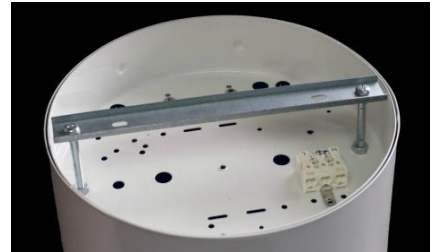

TURBUS 8" Surface Downlighter with Glass

Project Name: _____ Type: _____ Catalog Number: _____

FEATURES	APPLICATION
Sandblasted Hardened Glass Diffuser	Offices
Tool Free Trim/Diffuser Removal for easy maintenance	Conference Rooms
Specular Clear Polished Aluminum Reflector	Banking Halls
All steel housing construction	Corridors/Hallways
White RAL9003 Powder Coated Finish	Meeting Rooms
Dimmable and Emergency Models available on request	
Surface Mounted	
High Power Factor electronic ballast	

ORDERING INFORMATION	DESCRIPTION
FFS-TURBUS/G213UNV	2x13W 120-277V 50/60Hz 8" Surface Mounted Downlighter with Glass Diffuser
FFS-TURBUS/G218UNV	2x18W 120-277V 50/60Hz 8" Surface Mounted Downlighter with Glass Diffuser
FFS-TURBUS/G226UNV	2x26W 120-277V 50/60Hz 8" Surface Mounted Downlighter with Glass Diffuser