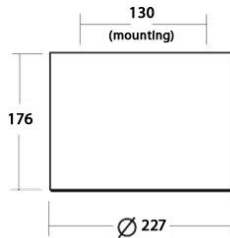

TURBUS 8" Surface Downlighter with Glass

Project Name: _____ Type: _____ Catalog Number: _____